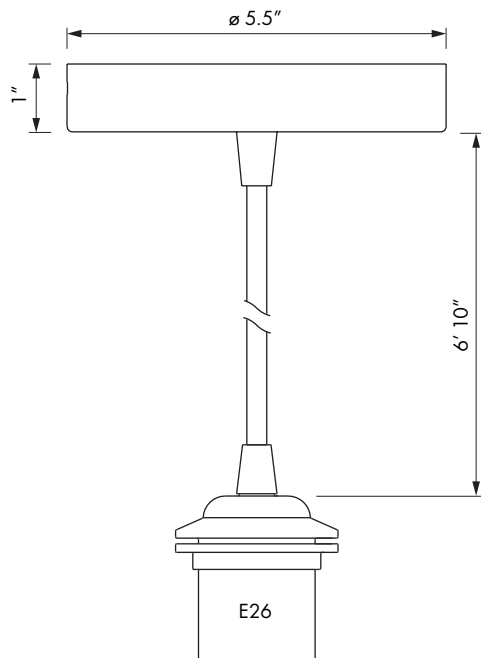

5,03 lbs

Light source

E26 - max 15 W LED
Bulb recommendation: #4042

Packaging

Gift Box, Dimensions (W×H×D): 18x18x6,2"

Assembly time

5 min - video guide at www.vitacopenhagen.com

Media Kit

#4007
#4008
#4029
#4030

VITA Canopy

Designed by VITA Design Team in Copenhagen, Denmark

i **Cord set**

Dimensions
ø 5.5"
cable length 6' 10"

M **Material**
6' 10" of textile cord, canopy and E26 socket.

Weight incl. packaging
1 lbs

Light source
E26
Max 15 W LED

Packaging
Dimensions (L×W×H):
9.8×7.9×3.9"

UL US CUL Certified

Media Kit
Photos, 3D models, 2D drawings
Download at www.vitacopenhagen.com

Ordering Information

Canopies white	#4007
Canopies black	#4008
Canopies nickel	#4029
Canopies oil rubbed bronze	#4030

Designed by VITA Design Team in Copenhagen, Denmark

Color variations

i Swag kit with switch and plug

Dimensions
Cable length 20'

M **Material**
20' of textile cord, plug and E26 socket.

Weight incl. packaging
0.79 lbs