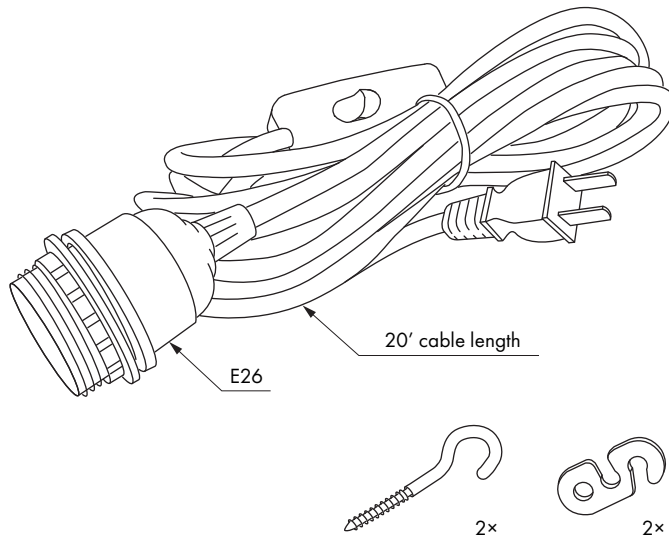

#4007
#4008
#4029
#4030

VITA Canopy

Designed by VITA Design Team in Copenhagen, Denmark

i **Cord set**

Dimensions
ø 5.5"
cable length 6' 10"

M **Material**
6' 10" of textile cord, canopy and E26 socket.

Weight incl. packaging
1 lbs

Light source
E26
Max 15 W LED

Packaging
Dimensions (L×W×H):
9.8×7.9×3.9"

UL US CUL Certified

Media Kit
Photos, 3D models, 2D drawings
Download at www.vitacopenhagen.com

Ordering Information

Canopies white	#4007
Canopies black	#4008
Canopies nickel	#4029
Canopies oil rubbed bronze	#4030

Designed by VITA Design Team in Copenhagen, Denmark

Color variations

i Swag kit with switch and plug

Dimensions
Cable length 20'

M **Material**
20' of textile cord, plug and E26 socket.

Weight incl. packaging
0.79 lbs