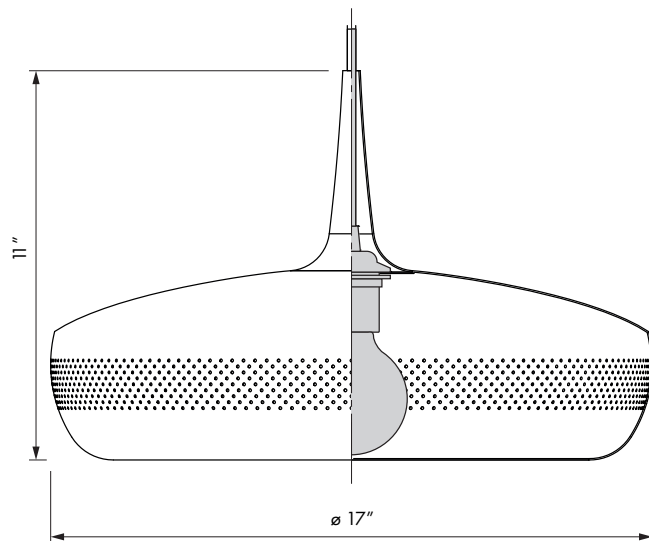

#2097
#2098
#2076
#2099

VITA Clava Dine

Designed by Soren Ravn Christensen in Copenhagen, Denmark

Dimensions

ø 17"
h 11"

Material

Aluminum

Weight incl. packaging

5,03 lbs

Light source

E26 - max 15 W LED
Bulb recommendation: #4042

Packaging

Gift Box, Dimensions (W×H×D): 18x18x6,2"

Assembly time

5 min - video guide at www.vitacopenhagen.com

Media Kit

#4007
#4008
#4029
#4030

VITA Canopy

Designed by VITA Design Team in Copenhagen, Denmark

i **Cord set**

Dimensions
ø 5.5"
cable length 6' 10"

M **Material**
6' 10" of textile cord, canopy and E26 socket.

Weight incl. packaging
1 lbs

Light source
E26
Max 15 W LED

Packaging
Dimensions (L×W×H):
9.8×7.9×3.9"

UL US CUL Certified

Media Kit
Photos, 3D models, 2D drawings
Download at www.vitacopenhagen.com

Ordering Information

Canopies white	#4007
Canopies black	#4008
Canopies nickel	#4029
Canopies oil rubbed bronze	#4030