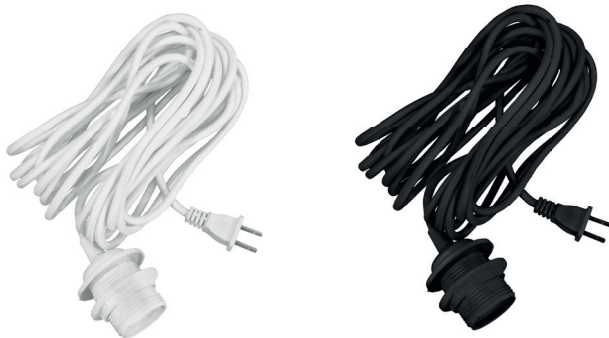

#4007
#4008
#4029
#4030

VITA Canopy

Designed by VITA Design Team in Copenhagen, Denmark

i **Cord set**

Dimensions
ø 5.5"
cable length 6' 10"

M **Material**
6' 10" of textile cord, canopy and E26 socket.

Weight incl. packaging
1 lbs

Light source
E26
Max 15 W LED

Packaging
Dimensions (L×W×H):
9.8×7.9×3.9"

UL US CUL Certified

Media Kit
Photos, 3D models, 2D drawings
Download at www.vitacopenhagen.com

Ordering Information

Canopies white	#4007
Canopies black	#4008
Canopies nickel	#4029
Canopies oil rubbed bronze	#4030

Color variations

White

Black

Nickel

Oil rubbed bronze

Download the VITA Unfold at Home App
It helps you choose the perfect lamp

UNFOLD
AT HOME

VITA Swag Kit

Designed by VITA Design Team in Copenhagen, Denmark

Color variations

i Swag kit with switch and plug

Dimensions
Cable length 20'

M **Material**
20' of textile cord, plug and E26 socket.

Weight incl. packaging
0.79 lbs