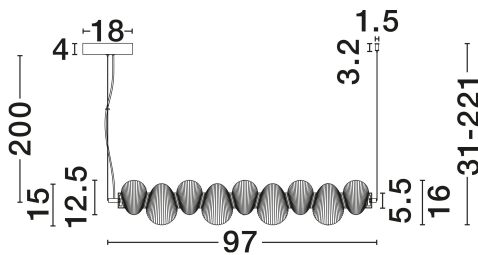

TECHNICAL DRAWING

GENERAL INFORMATION

Product Code	9009186
Collection	Indoor
Product Category	Suspension
Product Family	Leda
Mounting Location	Ceiling
Application Environment	Indoor
Specifications	N/A

DIMENSION & WEIGHT

LxWxH (cm)	L: 97 W: 16 H: 221
Cut Out (cm)	N/A
Weight (Kgr)	3.6

MATERIAL & COLOR

Product Color	Gradient Amber & Glossy Light Gold
Body Material	Glass & Metal

APPLICATION & MOUNTING

Ambient Working Temp.	Max 45°C
Type of Protection	IP20
Dimmable	Yes
Type of Dimming	Triac
Mounting type	Surface
Mounting Depth (cm)	N/A
Led Module Replaceable	No
Light Source	LED

NOVA LUCE S.A

Schimatari Viotias
32009, Greece

+30 22620 58 121
+30 22620 56 743

info@novaluce.com
www.novaluce.com