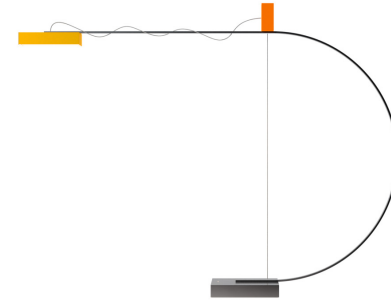

# CUPIDO

*Alon Rotman*

The Cupid table lamp embodies a love story between mass and line, expressing the romantic tension that results from the fusion of these two elements. Its characteristic arc recalls the image of Cupid's bow, symbolising a deep and passionate bond, creating a balance between elegance and visual strength.

## LAMPING

Source	LED linear
Total power	4,6W
Switching	dimnable on board
Tension	220/240V
Color temperature led	2700K
Luminous flux led	470lm
Typ CRI	90
Ip class	20
Dimensions	64x51x6
Materials	aluminium+inox
Notes	orange RAL 2003, yellow RAL 1033